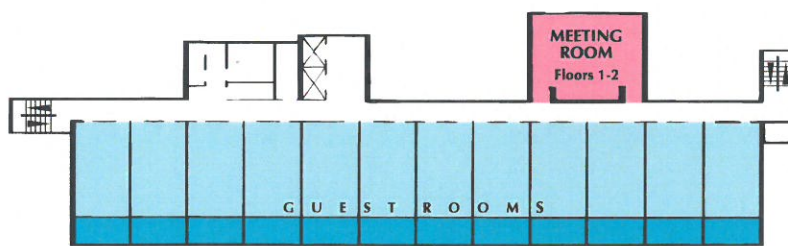

Pink Shell Meeting Rooms

White Sands Villas

Captiva Villas Ballroom

| Room | Dimensions | Sq. Ft. | Theatre | Classroom | U-Shape | Hollow Sq. | Conf. | Banquet | Cocktail Reception |
|---------------------|------------------------------|---------|---------|-----------|---------|------------|-------|---------|--------------------|
| Lido Grand Ballroom | 68'8" L x 31'4" W x 17'2" T | 2,110 | 180 | 110 | 50 | 60 | 60 | 140 | 200 |
| The Boardroom | 21'10" L x 17'8" W x 7'10" T | 408 | n/a | n/a | n/a | n/a | 14 | n/a | n/a |
| Captiva Ballroom | n/a | 3,000 | n/a | n/a | n/a | n/a | n/a | 150 | 210 |

Sanibel View Villas

| Room | Sq. Ft. | Theatre | Classroom | U-Shape | Hollow Sq. | Conf. | Banquet | Cocktail Reception |
|------------------------|---------|---------|-----------|---------|------------|-------|---------|--------------------|
| 1st Floor: Boardroom I | 560 | 50 | 30 | 25 | 30 | 30 | 40 | 50 |
| 2nd Floor: Mariner | 560 | 50 | 30 | 25 | 30 | 30 | 40 | 50 |
| Useppa Room | 680 | 50 | 36 | 32 | 30 | 26 | 50 | 50 |