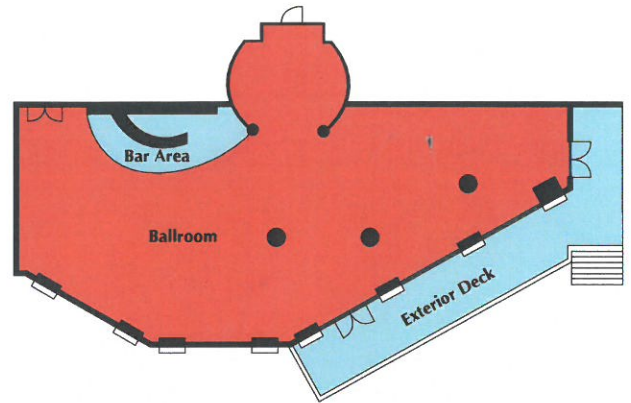

Pink Shell Meeting Rooms

White Sands Villas

Captiva Villas Ballroom

| Room | Dimensions | Sq. Ft. | Theatre | Classroom | U-Shape | Hollow Sq. | Conf. | Banquet | Cocktail Reception |
|---------------------|------------------------------|---------|---------|-----------|---------|------------|-------|---------|--------------------|
| Lido Grand Ballroom | 68'8" L x 31'4" W x 17'2" T | 2,110 | 180 | 110 | 50 | 60 | 60 | 140 | 200 |
| The Boardroom | 21'10" L x 17'8" W x 7'10" T | 408 | n/a | n/a | n/a | n/a | 14 | n/a | n/a |
| Captiva Ballroom | n/a | 3,000 | n/a | n/a | n/a | n/a | n/a | 150 | 210 |

Sanibel View Villas

| Room | Sq. Ft. | Theatre | Classroom | U-Shape | Hollow Sq. | Conf. | Banquet | Cocktail Reception |
|------------------------|---------|---------|-----------|---------|------------|-------|---------|--------------------|
| 1st Floor: Boardroom I | 560 | 50 | 30 | 25 | 30 | 30 | 40 | 50 |
| 2nd Floor: Mariner | 560 | 50 | 30 | 25 | 30 | 30 | 40 | 50 |
| Useppa Room | 680 | 50 | 36 | 32 | 30 | 26 | 50 | 50 |