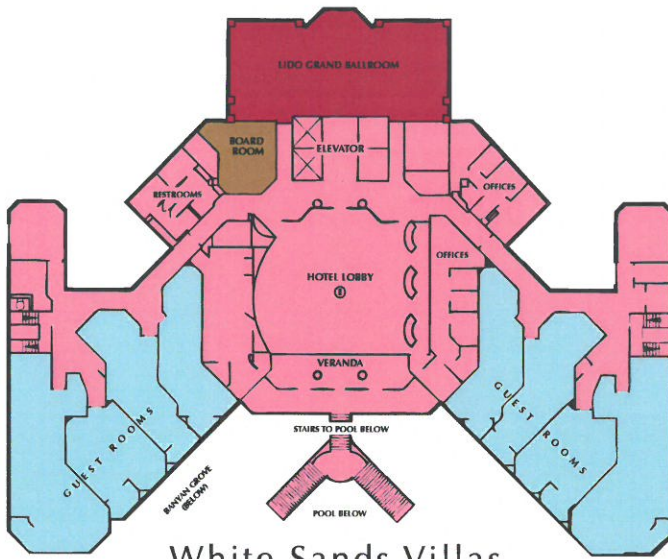

Pink Shell Meeting Rooms

White Sands Villas

Captiva Villas Ballroom

| Room | Dimensions | Sq. Ft. | Theatre | Classroom | U-Shape | Hollow Sq. | Conf. | Banquet | Cocktail Reception |
|---------------------|------------------------------|---------|---------|-----------|---------|------------|-------|---------|--------------------|
| Lido Grand Ballroom | 68'8" L x 31'4" W x 17'2" T | 2,110 | 180 | 110 | 50 | 60 | 60 | 140 | 200 |
| The Boardroom | 21'10" L x 17'8" W x 7'10" T | 408 | n/a | n/a | n/a | n/a | 14 | n/a | n/a |
| Captiva Ballroom | n/a | 3,000 | n/a | n/a | n/a | n/a | n/a | 150 | 210 |

Sanibel View Villas

| Room | Sq. Ft. | Theatre | Classroom | U-Shape | Hollow Sq. | Conf. | Banquet | Cocktail Reception |
|------------------------|---------|---------|-----------|---------|------------|-------|---------|--------------------|
| 1st Floor: Boardroom I | 560 | 50 | 30 | 25 | 30 | 30 | 40 | 50 |
| 2nd Floor: Mariner | 560 | 50 | 30 | 25 | 30 | 30 | 40 | 50 |
| Useppa Room | 680 | 50 | 36 | 32 | 30 | 26 | 50 | 50 |